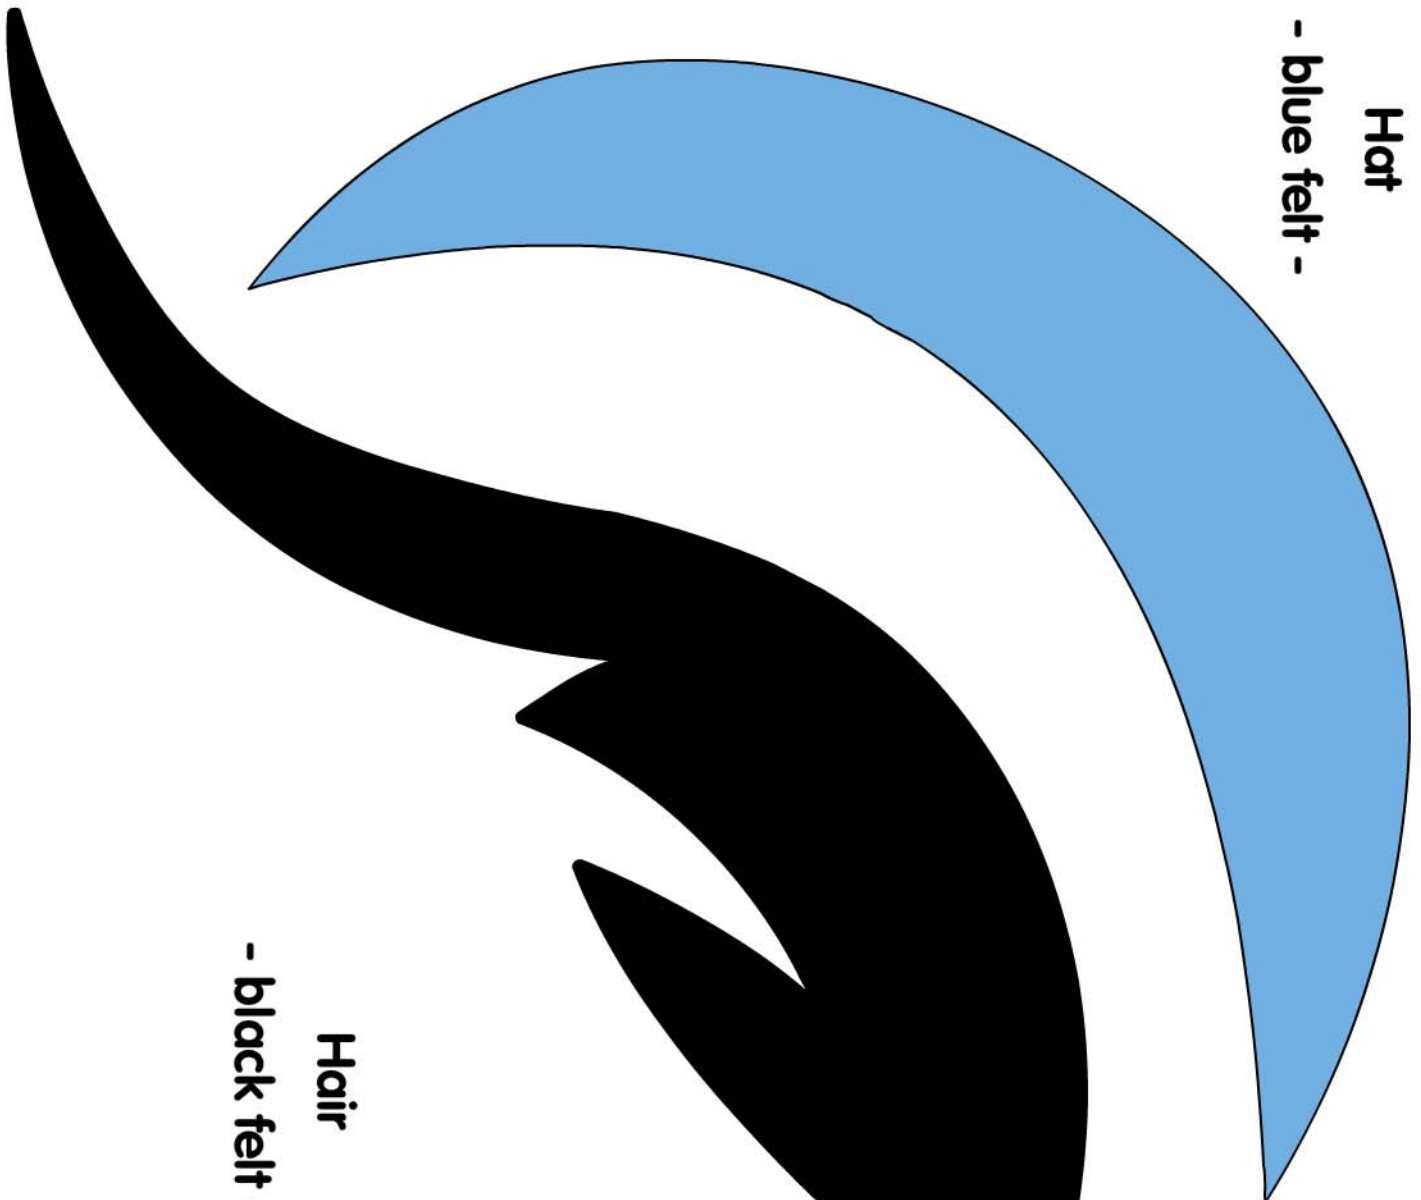

Kai-lan's Face Image Reference

Hat

- blue felt -

Hair

- black felt -

Hat Rim
- white felt -

Face
- beige felt -

Pupils
- brown felt -

Irises
- black felt -

Eye Reflections
- white felt -

Eye Shapes
- white felt -

Mouth
- black felt -

Snowflake Template