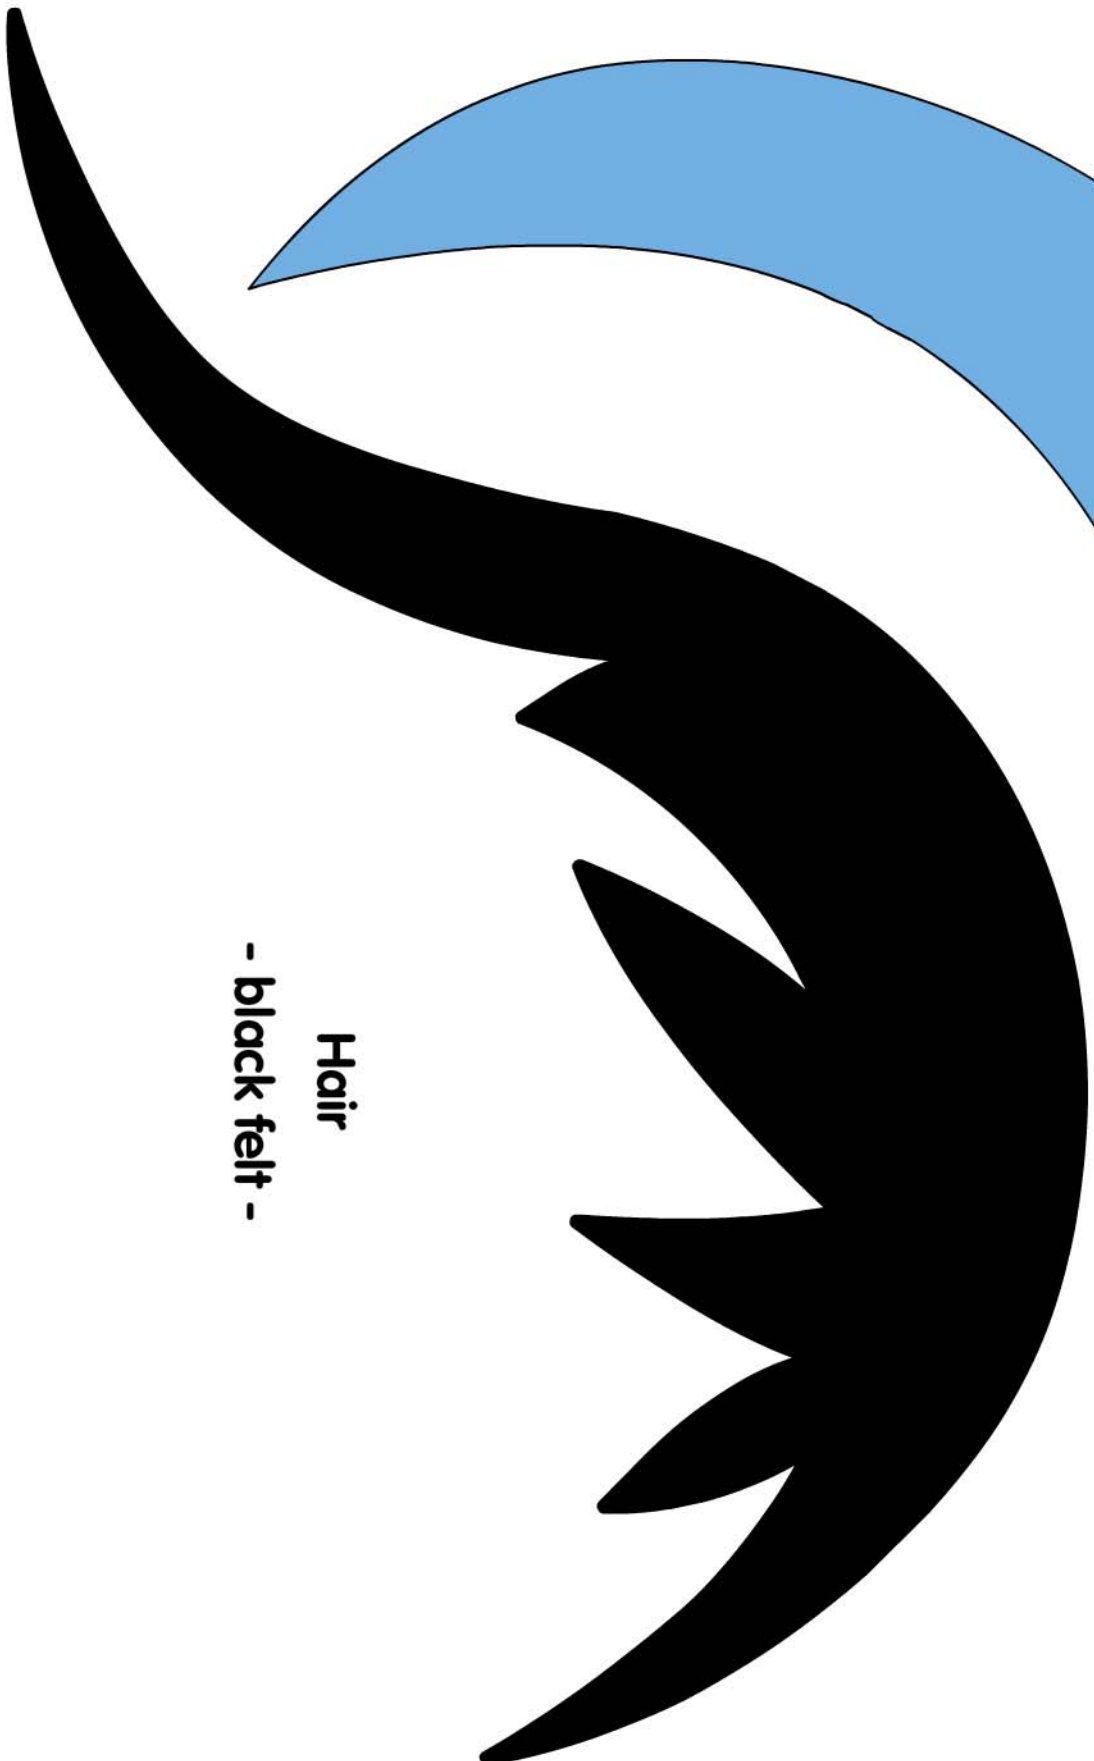

Kai-lan's Face Image Reference

Hat

- blue felt -

Hair

- black felt -

Hat Rim
- white felt -

Face
- beige felt -

Pupils
- brown felt -